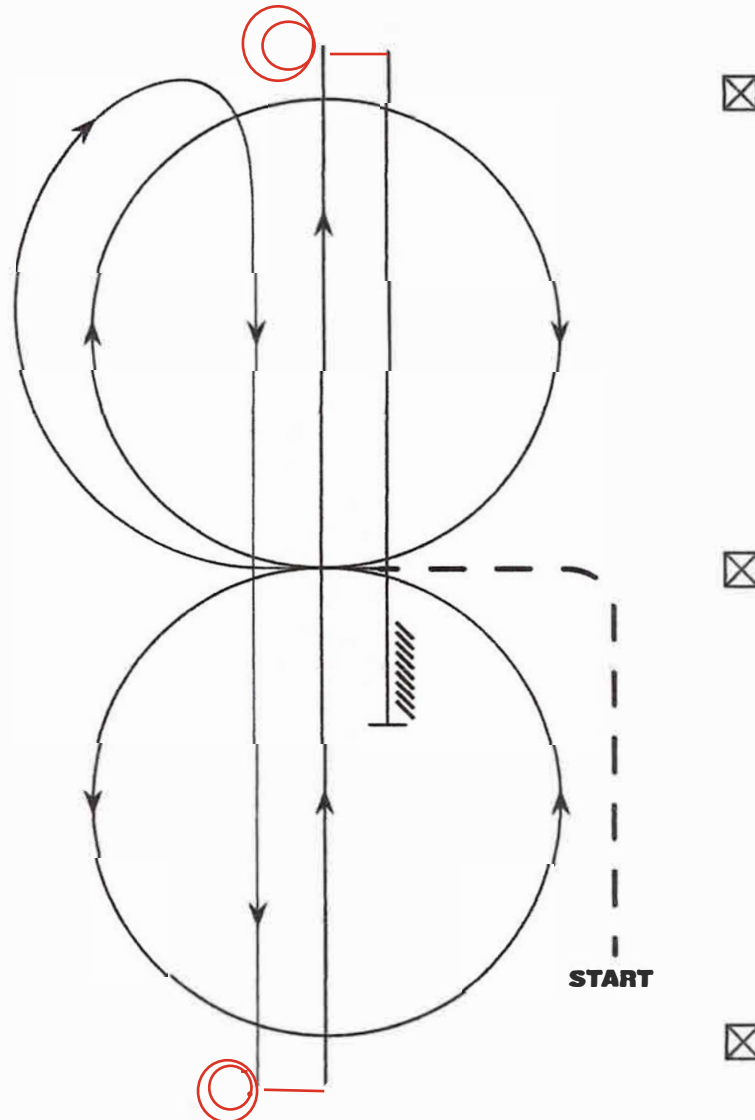

Youth 12 and Under Reining

Mandatory Marker along Fence or Wall: The judge shall indicate with markers on arena wall or fence the center of pattern. Judge shall also place markers on fence or wall at least 50' from each end of the arena.

Ride pattern as follows: Trot to center of arena and stop or walk before departure. Start pattern facing toward judge.

1. Beginning on right lead, lope one circle to the right. Change leads at center of arena.
2. Complete one circle to the left. Change leads at center of arena.
3. Begin a circle to the right, but do not close this circle. Run down center of arena, past the end marker, and do a sliding stop.
4. Complete 1 1/2 spins to the right.
5. Run up to other end of arena, past the end marker, do a sliding stop.
6. Complete 1 1/2 spins to the left.
7. Run past the center marker and do a sliding stop. Back at least 10 feet. Hesitate to show completion pattern.