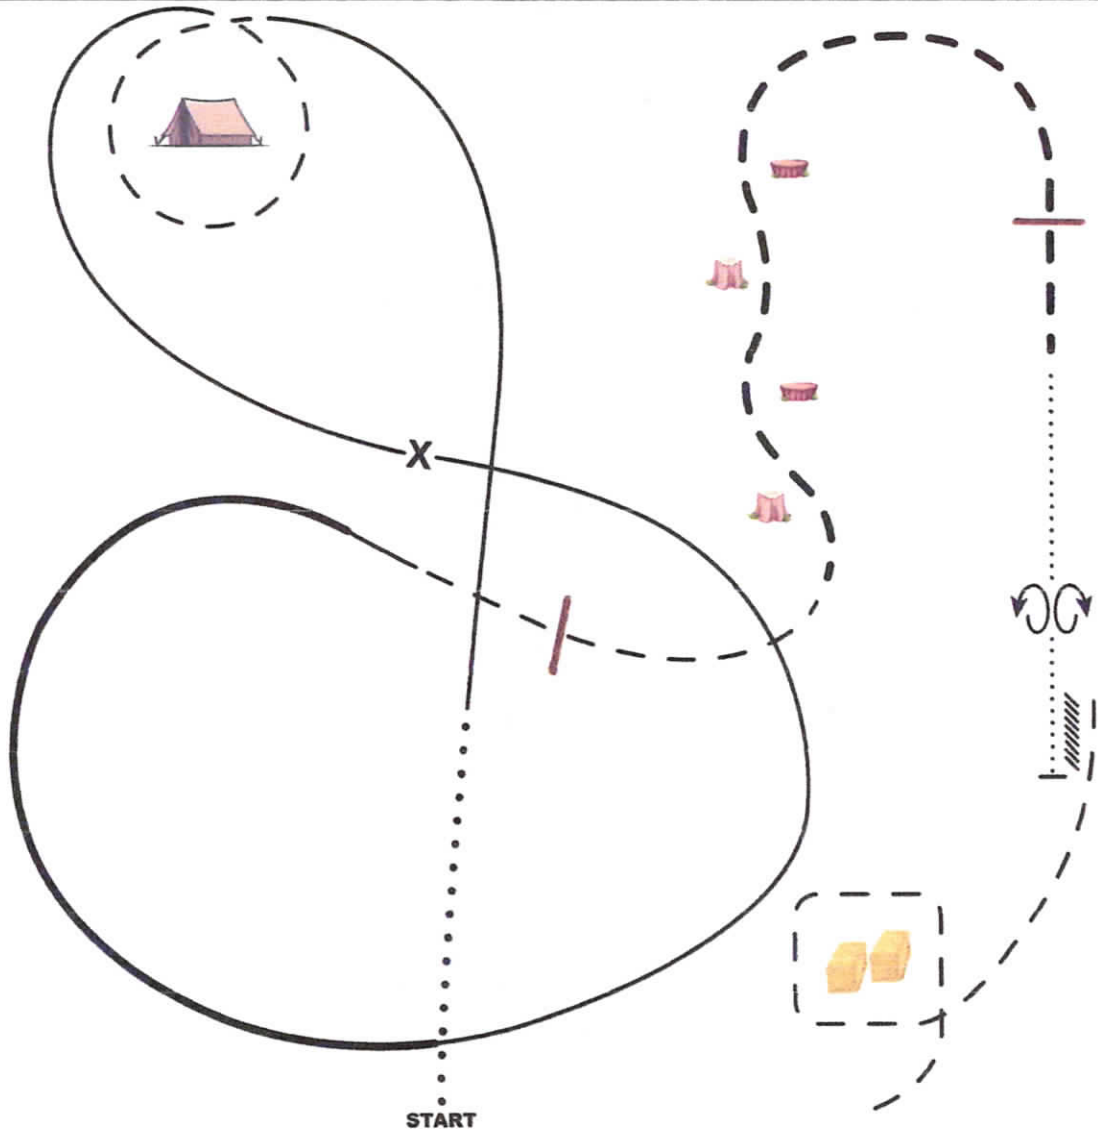

Open Ranch Riding

1. Extended walk
2. Lope left lead
3. Trot around cow camp
4. Lope left lead
5. Change leads
6. Lope right lead
7. Extended lope, may briefly collect before trot
8. Trot over log
9. Extended trot through serpentine
10. Extended trot over log
11. Walk, stop, turn 360° both ways, either direction first
12. Walk, stop, back
13. Trot square around bales and to exit

Note: The drawn description of this pattern is only intended for the general depiction of the pattern. Riders should use the space as needed to best exhibit their horses.